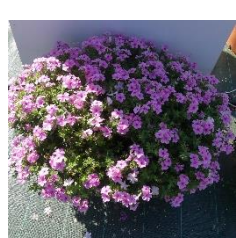

Mandevilla x hybrida LTD
RIO® Deep Red Improved

Phlox drummondii
PHLOXSTAR™ Pink